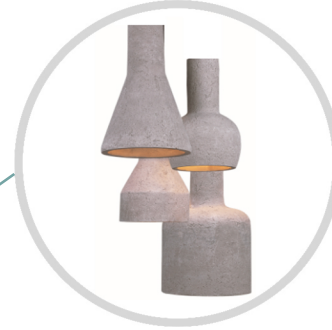

Black cloth covered wire, reinforced with internal steel cable

Exclusive textured various shapes concrete molds

GU10 LED Dimmable bulbs included

Pendants molded in Natural Gray concrete cement