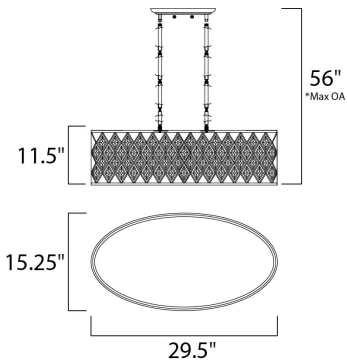

PRODUCT DESCRIPTION

Diamond-shaped crystals gracefully fit the openings in these metal frames finished in a rustic Golden Silver finish, and creamy Off White fabric shades line each frame of the Diamond collection. The oval-shaped pendant is sure to be the focal point of any fine decor.

*max overall height

MEASUREMENTS

DIMENSION : 29.5" L x 15.25" W x 11.5" H
 MAX OAH : 56." OAH
 HANGING WEIGHT : 22. lb

LAMPING

INPUT VOLTAGE : 120V
 LUMENS : 4,600 Rated (0 Del.)
 BULB : 4 x 60W (NOT INCLUDED), 240W Total
 DIMMABLE : Dimmable

FINISHES OPTION

Golden Silver GS

MATERIAL

Steel + Fabric + Acrylic + Crystal

RATINGS

Dry Location
 Dimmable

ADDITIONAL

INSTALL UP/DOWN:
 RATED LIFE 2500 Hours
 OPERATING TEMPERATURE:
 -20°C (-4°F), 40°C (104°F)