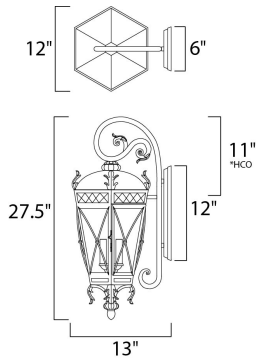

MEASUREMENTS

DIMENSION : 12." W x 27.5" H x 13." Ext
BACK PLATE : 6." W x 12." H x 11." HCO
HANGING WEIGHT : 15.1 lb

LAMPING

INPUT VOLTAGE : 120V
LUMENS : 2,016 Rated (0 Del.)
BULB : 3 x 40W (NOT INCLUDED), 120W Total
DIMMABLE : Dimmable

Always consult a qualified electrician before installing any lighting product.