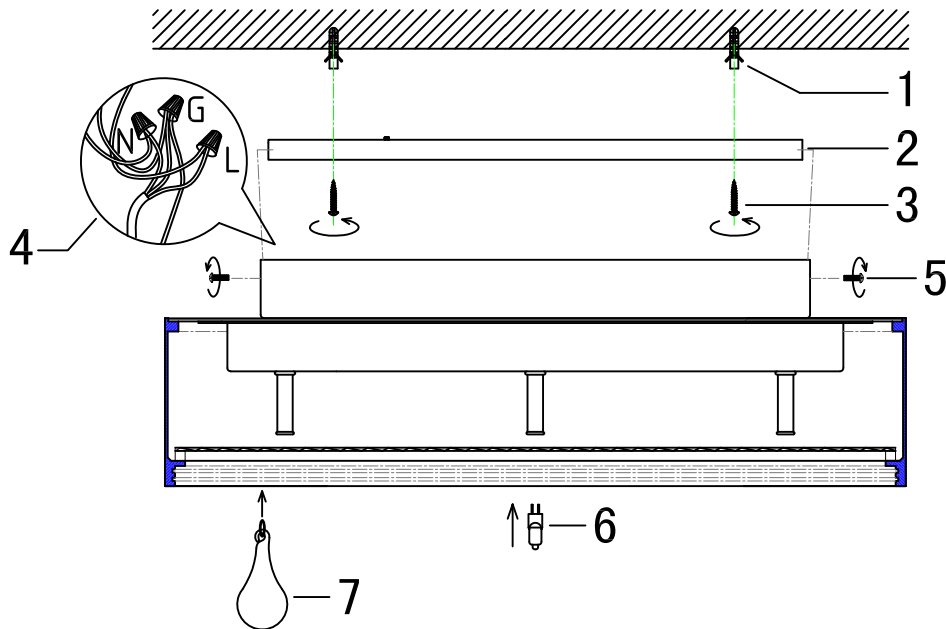

## Specification of installation

In order to ensure safety use, please notice the following items:

- Read and understand the whole Specification.
- Suitable for the use of 110~130V and 60Hz.
- Please wear gloves as installment and avoid rot on the surface of plating.
- Must be installed on the fixed places and be checked annually.
- Please turn off the lighting source by soft cloth as cleaning prohibited to use of rotted detergent.
- Please connect with the local sales service center when there are any abnormality.

- 1 Wall anchor
- 2 Mounting
- 3 Self-tapping screw
- 4 Terminal
- 5 Screw
- 6 G4 bulb
- 7 Crystal

Product coding: 30720CLAL

# Crystal hanging diagrammatic sketch