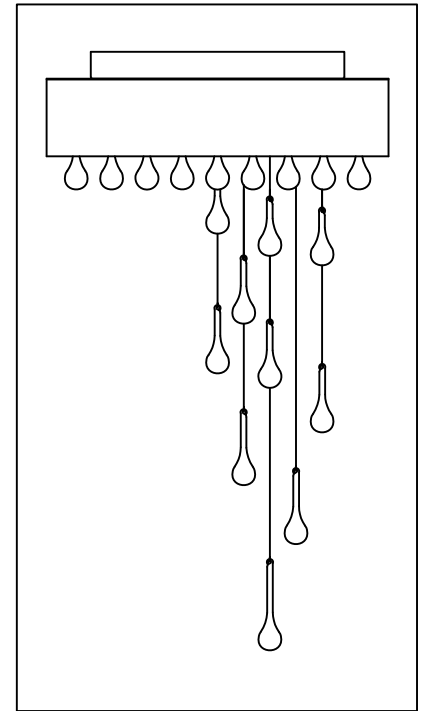

## Specification of installation

In order to ensure safety use, please notice the following items:

- Read and understand the whole Specification.
- Suitable for the use of 110~130V and 60Hz.
- Please wear gloves as installment and avoid rot on the surface of plating.
- Must be installed on the fixed places and be checked annually.
- Please turn off the lighting source by soft cloth as cleaning prohibited to use of rotted detergent.
- Please connect with the local sales service center when there are any abnormality.

- 1 Wall anchor
- 2 Mounting
- 3 Self-tapping screw
- 4 Terminal
- 5 Screw
- 6 G4 bulb
- 7 Crystal

Product coding: 30720CLAL

# Crystal hanging diagrammatic sketch