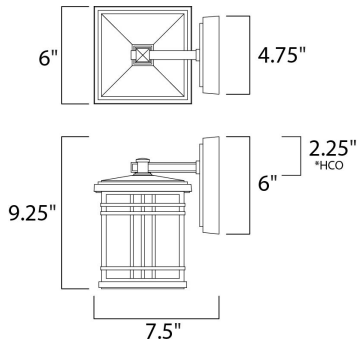

*height from center of outlet to the top of the fixture

MEASUREMENTS

DIMENSION : 6." W x 9.25" H x 7.5" Ext
 BACK PLATE : 4.75" W x 6." H x 2.25" HCO
 HANGING WEIGHT : 3.08 lb

LAMPING

LUMENS : 0 Rated (0 Del.)
 BULB : 1 x 60W (NOT INCLUDED), 60W Total