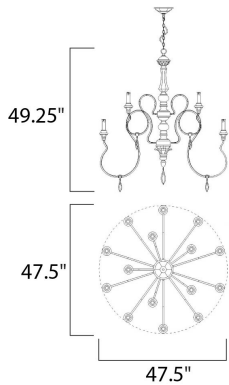

FINISHES OPTION

Senora Wood SW

MATERIAL

Wood + Steel

RATINGS

Dry Location
Dimmable

ADDITIONAL

INSTALL UP/DOWN:
OPERATING TEMPERATURE:
-20°C (-4°F), 40°C (104°F)

MEASUREMENTS

DIMENSION : 46." W x 52." H
HANGING WEIGHT : 26.57 lb

LAMPING

INPUT VOLTAGE : 120V
LUMENS : (0 Del.)
BULB : 15 x 40W (NOT INCLUDED), 600W Total
DIMMABLE : Dimmable

Always consult a qualified electrician before installing any lighting product.