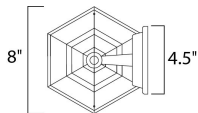

PRODUCT DESCRIPTION

FINISHES OPTION

Rust Patina RP

RATINGS

Wet Location
LED

ADDITIONAL

INSTALL UP/DOWN:
OPERATING TEMPERATURE:
-20°C (-4°F), 40°C (104°F)

MEASUREMENTS

DIMENSION : 8." W x 16." H x 8.5" Ext
BACK PLATE : 4.5" W x 4.5" H x 5." HCO
HANGING WEIGHT : 3.26 lb