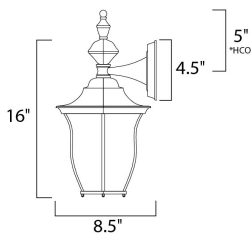

PRODUCT DESCRIPTION

FINISHES OPTION

Rust Patina RP

RATINGS

Wet Location
LED

ADDITIONAL

INSTALL UP/DOWN:
OPERATING TEMPERATURE:
-20°C (-4°F), 40°C (104°F)

MEASUREMENTS

DIMENSION : 8." W x 16." H x 8.5" Ext
BACK PLATE : 4.5" W x 4.5" H x 5." HCO
HANGING WEIGHT : 3.26 lb

LAMPING

LUMENS : 800 Rated (0 Del.)
BULB : 1 x 9W LED (INCLUDED), 9W Total
COLOR_TEMP : 3000K

Always consult a qualified electrician before installing any lighting product.