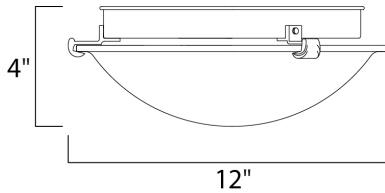

PRODUCT DESCRIPTION

Basic utility fixtures or Frost glass and White metal frames priced for budget applications where LED is very beneficial.

MEASUREMENTS

DIMENSION : 12." L x 12." W x 4." H
 CANOPY : 10." W x 1.5" H x 10." L
 HANGING WEIGHT : 2.9 lb