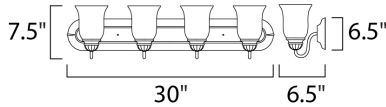

MEASUREMENTS

DIMENSION : 30." W x 7.5" H x 6.5" Ext
 BACK PLATE : 30.25" W
 HANGING WEIGHT : 8.37 lb

LAMPING

INPUT VOLTAGE : 120V
 LUMENS : 4,600 Rated (0 Del.)
 BULB : 4 x 60W (NOT INCLUDED), 240W Total
 DIMMABLE : Dimmable
 COLOR_TEMP : 2700K