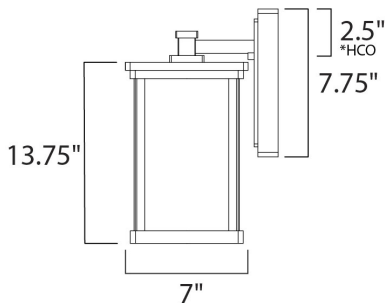

**MEASUREMENTS**

DIMENSION : 7." W x 13.75" H x 8.5" Ext  
 BACK PLATE : 5.25" W x 7.75" H x 2.5" HCO  
 HANGING WEIGHT : 4.62 lb

**LAMPING**

LUMENS : 1,355 Rated (0 Del.)  
 BULB : 1 x 18W (INCLUDED), 18W Total  
 COLOR\_TEMP : 27000K

\*height from center of outlet to the top of the fixture

**FINISHES OPTION**

Platinum PL

**GLASS**

Frosted Seedy FS

**MATERIAL**

Die Cast Aluminum

**RATINGS**