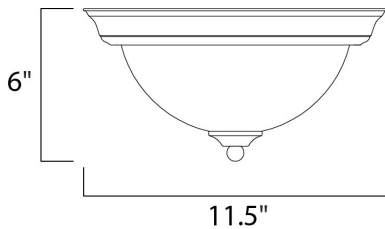

MEASUREMENTS

DIMENSION : 10.5" L x 10.5" W x 6." H
 HANGING WEIGHT : 2.18 lb

LAMPING

INPUT VOLTAGE : 120V
 LUMENS : 900 Rated (0 Del.)
 BULB : 1 x 13W (INCLUDED), 13W Total
 CRI : 80+ CRI
 COLOR_TEMP : 2700K