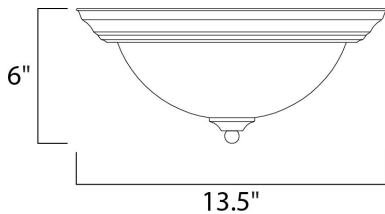

MEASUREMENTS

DIMENSION : 13.5" L x 13.5" W x 6." H
 HANGING WEIGHT : 2.65 lb

LAMPING

INPUT VOLTAGE : 120V
 LUMENS : 1,800 Rated (0 Del.)
 BULB : 2 x 13W (INCLUDED), 26W Total
 CRI : 80+ CRI
 COLOR_TEMP : 2700K