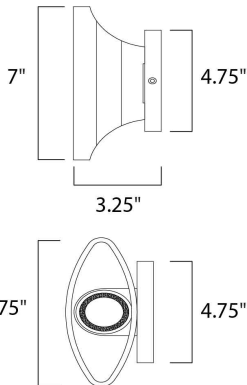

FINISHES OPTION

Architectural Bronze ABZ 

MATERIAL

Die Cast Aluminum

RATINGS

cETLusWet Location
ADA

ADDITIONAL

INSTALL UP/DOWN: All
OPERATING TEMPERATURE:
-20°C (-4°F), 40°C (104°F)

MEASUREMENTS

DIMENSION : 6.75" W x 7." H x 3.25" Ext
BACK PLATE : 4.75" W x 0.5" H x 3.5" HCO
HANGING WEIGHT : 2.49 lb

LAMPING

INPUT VOLTAGE : 120V
LUMENS : 840 Rated (0 Del.)
BULB : 2 x 6W (INTEGRATED), 12W Total
CRI : 90+ CRI
COLOR_TEMP : 3000K
LIGHTING_DIRECTION : Up/Dn