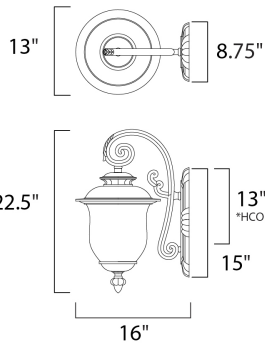

LAMPING

INPUT VOLTAGE : 120V
LUMENS : 1,760 Rated (0 Del.)
BULB : 1 x 26W (INCLUDED), 26W Total
CRI : 80+ CRI
COLOR_TEMP : 2700K