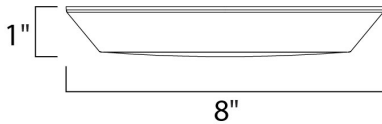

PRODUCT DESCRIPTION

Now you can convert a standard 3" outlet box to a low profile LED recessed fixture. Convert's patent pending design allows for the driver to install into an electrical box which requires no fire rated cover. This creates a fixture with only a 1" extension from the ceiling. High efficiency and smooth dimming down to 5% make this an excellent choice for hallways, kitchen, and utility lighting.

MEASUREMENTS

DIMENSION : 8." L x 8." W x 1." H
 HANGING WEIGHT : 1.8 lb

LAMPING

INPUT VOLTAGE : 120V
 LUMENS : 1,050 Rated (743 Del.)
 BULB : 1 x 15W (INTEGRATED), 15W Total
 DIMMABLE : Dimmable
 CRI : 80+ CRI
 COLOR_TEMP : 2800 /2900K