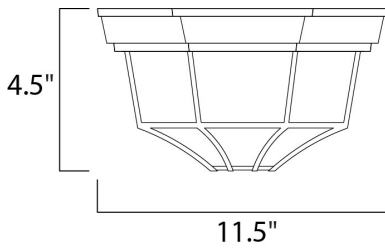

MEASUREMENTS

DIMENSION : 11.5" W x 4.5" H
 HANGING WEIGHT : 3.12 lb

LAMPING

LUMENS : 900 Rated (0 Del.)
 BULB : 1 x 13W (INCLUDED), 13W Total
 CRI : 81-82 CRI
 COLOR_TEMP : 2700K

FINISHES OPTION

Rust Patina RP 