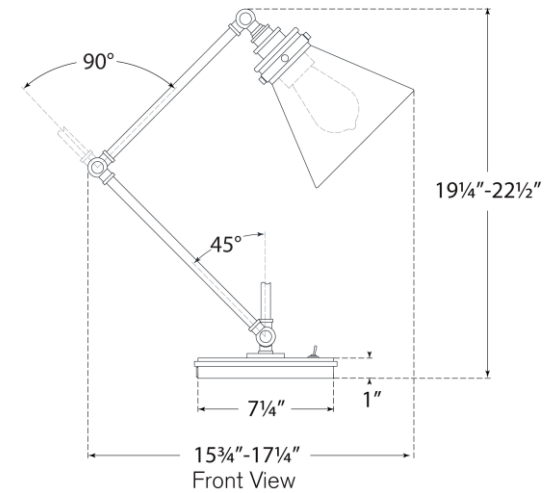

TEAR SHEET

Parkington Medium Articulating Desk Lamp

Item # CHA 8010BZ

Designer: Chapman & Myers

Height: 19.25" - 22.5"

Width: 7.5"

Extension: 15.75" - 17.25"

Base: 7.25" Round

Finishes: AB, BZ, PN

Socket: E26 Keyless w/ Toggle on Base

Wattage: 15 LED A19

Weight: 13 Pounds

Top View

Front View