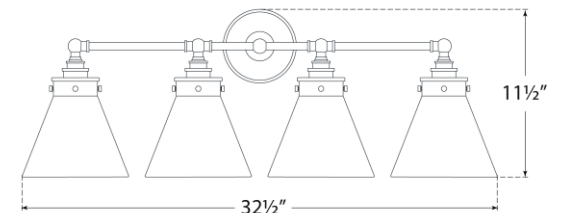

## Parkington 32" Four Light Bath Bar

Item # CHD 2530AB-WG

Designer: Chapman & Myers

Height: 11.5"

Width: 32.5"

Extension: 8.75"

Backplate: 4.5" Round

Finishes: AB, BZ, PN

Glass Options: CG, WG

Shade Details: 7.25"

Socket: 4 - E26 Keyless

Wattage: 4 - 12 LED A19

Weight: 9 Pounds

Top View

Side View

Front View