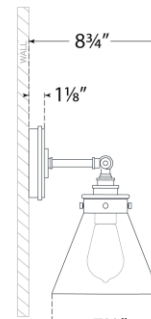

## Parkington 32" Four Light Bath Bar

Item # CHD 2530AB-WG

Designer: Chapman & Myers

Height: 11.5"

Width: 32.5"

Extension: 8.75"

Backplate: 4.5" Round

Finishes: AB, BZ, PN

Glass Options: CG, WG

Shade Details: 7.25"

Socket: 4 - E26 Keyless

Wattage: 4 - 12 LED A19

Weight: 9 Pounds

Top View

Side View

Front View