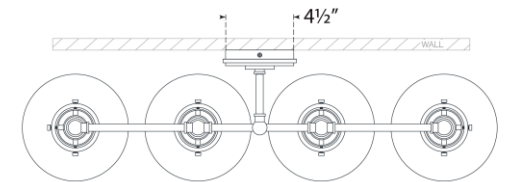

## Parkington 32" Four Light Bath Bar

Item # CHD 2530AB-WG

Designer: Chapman & Myers

Height: 11.5"

Width: 32.5"

Extension: 8.75"

Backplate: 4.5" Round

Finishes: AB, BZ, PN

Glass Options: CG, WG

Shade Details: 7.25"

Socket: 4 - E26 Keyless

Wattage: 4 - 12 LED A19

Weight: 9 Pounds

Top View

Side View

Front View