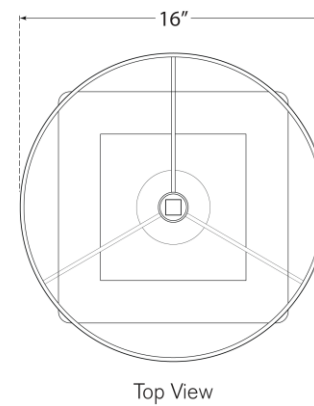

TEAR SHEET

Beekman Small Table Lamp

Item # KS 3043GRY-L

Designer: kate spade new york

Height: 27.5"

Width: 16"

Base: 8" Square

Finishes: GRN, GRY, MSH

Shade Treatments: L, PK

Shade Details: 16" x 16" x 12"

Socket: E26 Keyless w/ Line Switch

Wattage: 75 A19

Weight: 13 Pounds

Top View