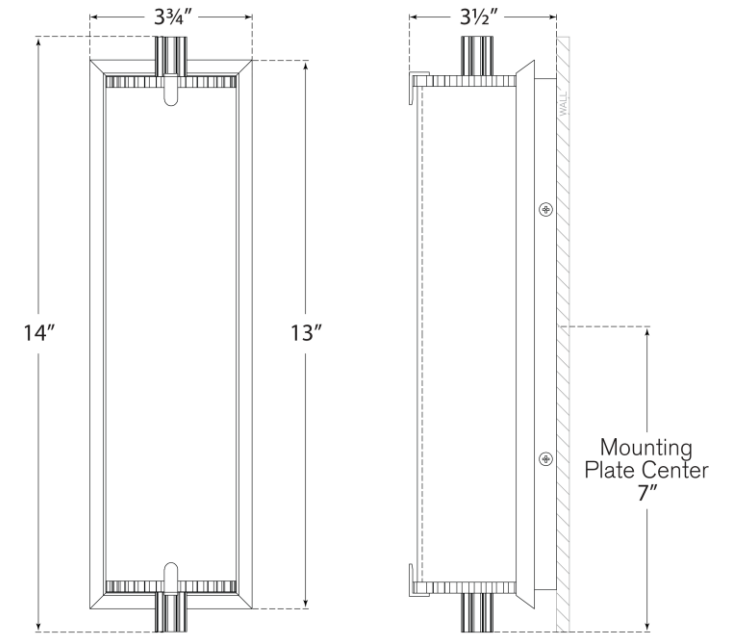

## Calliope Medium Bath Light

Item # TOB 2192HAB-WG

Designer: Thomas O'Brien

Height: 14"

Width: 3.75"

Extension: 3.5"

Backplate: 3" x 12" Rectangle

Finishes: BZ, HAB, PN

Glass Options: WG

Lightsource: Dedicated LED

Wattage: 9w (720lm)

Weight: 5 Pounds

Front View

Side View