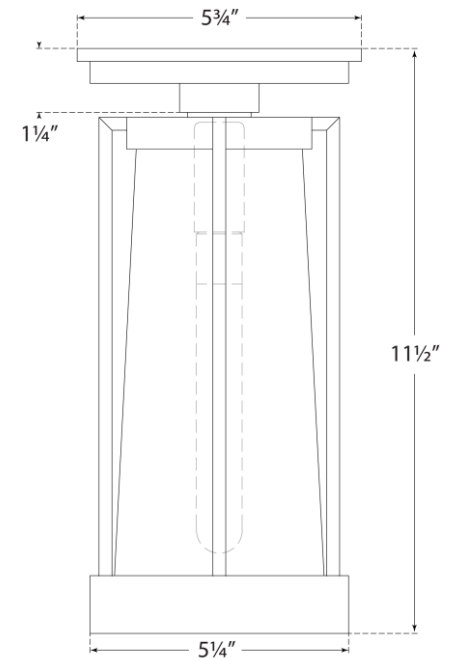

TEAR SHEET

Calix Tall Flush

Item # TOB 4275PN-CG

Designer: Thomas O'Brien

Height: 11.5"

Width: 5.25"

Canopy: 5.75" Round

Finishes: BZ/HAB, HAB, PN

Glass Options: CG, WG

Socket: E12 Candelabra

Wattage: 60 C11

Weight: 4 Pounds

Front View