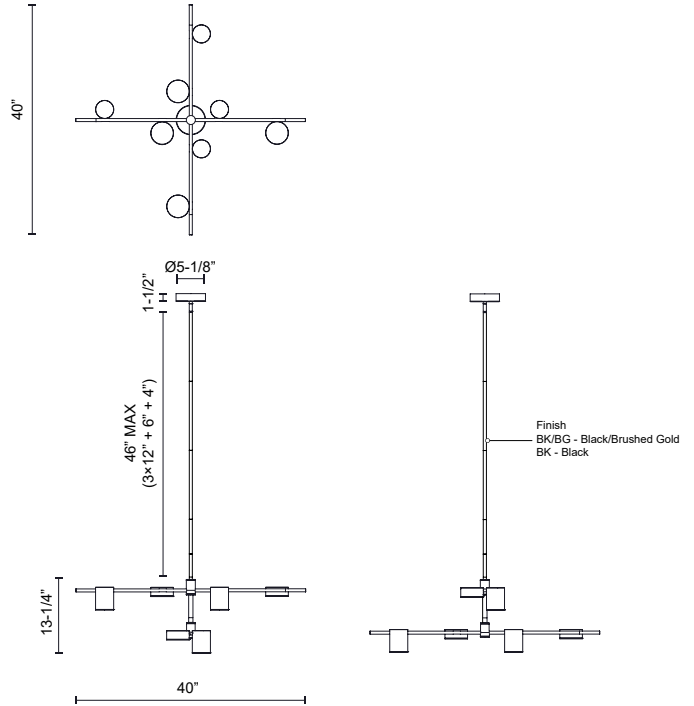

JAYDEN
CH96840-UNV
CHANDELIERS

PROJECT

SPECIFICATION DETAILS

Fixture Dimensions	L40" x W40" x H13-1/4"
Light Source	LED with DC Driver
Wattage	57W
Total Lumens	4650lm
Delivered Lumens	BK-1815lm*; BK/BG-2035lm*;
Voltage	120-277V
Color Temperature	3000K
CRI (Ra)	90CRI
Optional Color Temps	2700K - 5000K Available, Minimum Order Quantities Apply
LED Rated Life	50,000 hours
Dimming	100% - 10%, TRIAC or ELV Dimmer (Not Included)
Diffuser Details	Frosted Acrylic
Adjustable	Yes
Rod Length	46" Max (3x12" + 1x6" + 1x4")
Wire Length	120"
Minimum Hang Height	20"
Sloped Ceiling Adaptable	Yes, Up to 45 Degrees
Location	Dry
CEC Title 24 JA8	Yes, JA8-2022
Illumination Direction	Down
Canopy Dimensions	D5-1/8" x H1-1/2"
Paint Finish	BG01; BK02;
Material	Steel + Acrylic

* For custom options, consult factory for details.

* For warranty information, please visit www.kuzcolighting.com/warranty

DESCRIPTION

Nature takes on modern form in the Jayden Collection. This family of products inspires movement and flow throughout your space with various-sized lamps. Frosted diffusers allow for soft, natural lighting that adds depth and dimension to a room. Available in Black/Brushed Gold or Black with adjustable arms.

KUZCO

CANADA: 19054 28TH AVENUE - SURREY, BC V3Z 6M3
USA: 3035 E. LONE MOUNTAIN ROAD - LAS VEGAS, NV 89081

WWW.KUZCOLIGHTING.COM

© 2023 KUZCO LIGHTING. ALL RIGHTS RESERVED.

COMMENT