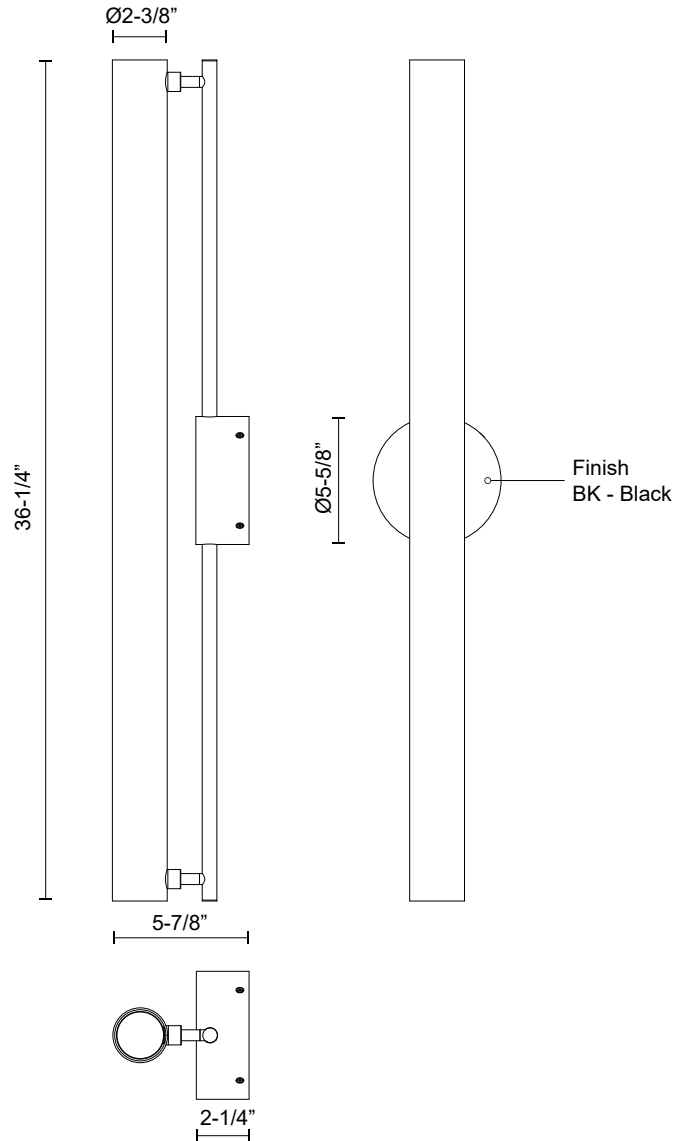

**GRAMERCY
WS70136-UNV**

WALL

PROJECT

DESCRIPTION

Glass cylinder with frosted white interior coating and aluminum die-cast body

SPECIFICATION DETAILS

Fixture Dimensions	W2-3/8" x H36-1/4" x E5-7/8"
Light Source	LED with DC Driver
Wattage	33W
Total Lumens	2835lm
Delivered Lumens	BK-2266lm
Voltage	120 -277V
Color Temperature	3000K
CRI (Ra)	90CRI
Optional Color Temps	2700K - 5000K Available, Minimum Order Quantities Apply
LED Rated Life	50,000 hours
Dimming	100% - 10%, TRIAC or ELV Dimmer (Not Included)
Glass Details	Frosted Glass
Location	Dry
Mounting Style	All Orientation; Wall;
CEC Title 24 JA8	Yes, JA8-2022
Canopy Dimensions	D5-5/8" x E2-1/4"
Paint Finish	BK02
Finish Option(s)	Black
Material	Aluminum + Glass

* For custom options, consult factory for details.
* For warranty information, please visit www.kuzcolighting.com/warranty

KUZCO

CANADA: 19054 28TH AVENUE - SURREY, BC V3Z 6M3
USA: 3035 E. LONE MOUNTAIN ROAD - LAS VEGAS, NV 89081

WWW.KUZCOLIGHTING.COM

© 2021 KUZCO LIGHTING. ALL RIGHTS RESERVED.

COMMENT