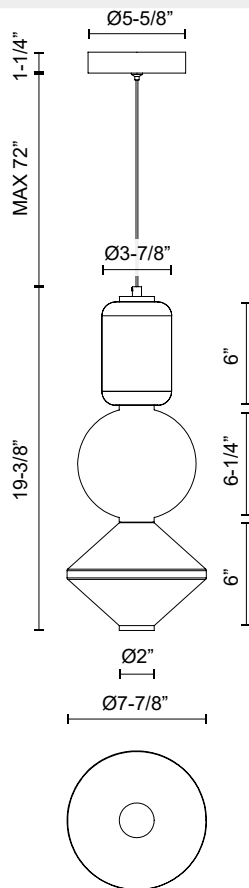

alora mood

P. 1.855.855.8926

CANADA: 19054 28TH Avenue Surrey - BC V3Z 6M3

USA: 3035 E. Lone Mountain Rd - Las Vegas, NV, 89081

BIJOU PD530341-UNV

FIXTURE DIMENSIONS	D7-7/8" x H19-3/8"
LIGHT SOURCE	DC LED WITH DRIVER
WATTAGE	20W
TOTAL LUMENS	1700lm
DELIVERED LUMENS	1060lm*
VOLTAGE	120-277V
COLOR TEMPERATURE	3000K
CRI (RA)	90CRI
DIMMABLE	Yes, TRIAC or ELV Dimmer (Not Included)
GLASS DETAILS	Opal Glass
MATERIAL	Steel + Glass
WIRE LENGTH	72"
MINIMUM HANG HEIGHT	24"
SLOPED CEILING ADAPTABLE	Yes
WIRE COLOR	Clear SSL Wire
LOCATION	Dry
CANOPY DIMENSIONS	D5-5/8" x H1-1/4"
CEC TITLE 24 JA8	Yes, JA8-2022
PAINT FINISH	AG01; BN01; MB01;

[D - Diameter, L - Length, W - Width, H - Height, E - Extension]

AVAILABLE FINISHES:

*For complete warranty terms, please visit: www.aloralighting.com/warranty

WWW.ALORAMOOD.COM

© 2022 KUZCO LIGHTING. ALL RIGHTS RESERVED.